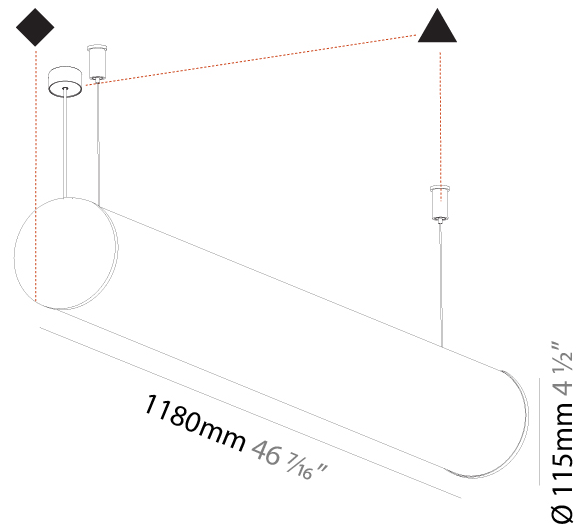

GENERAL

Series: Bunga
Brand: Prolicht
Division: Architectural
Mounting Type: Suspension
Mounting Location: Ceiling
Subcategory: Profile

PHYSICAL

Shape: Cylinder
Length (mm): 1180
Length (in): 46 ⁷/₁₆
Width (mm): 115
Width (in): 4 ¹/₂
Height (mm): 115
Height (in): 4 ¹/₂
Max. Overall Height (mm): 2115
Max. Overall Height (in): 83 ¹/₄
Light Distribution: Omnidirectional
Weight (kg): 4.038
Weight (lbs): 8.88
Diffuser: PMMA - Opal
Fixture Finish: [SSR / BKV / CWI / CRY / HAB / UFT / ITA / RUA / FTG / MYG / LOD / PUS / FRO / FUP / KIA / POP / BLS / SPG / MEY / GOH / GUM / CHC / COM / ABZ / JAG / OBR / MOS / ROR](#)
Fixture Material: Aluminum
Cable Details: [2000mm or 6000mm Transparent Cable](#)
Upon Request: Cable colour - White / Black / Orange / Red

ELECTRICAL

Lamp Type: LED (Zhaga Standard)
Input Wattage (W): 20
Total Output Wattage (W): 16 / 12.8 (3500K)
Dimming: [Non-Dimming / Phase Dimming (120Vac only) / 0-10V Dimming](#)
Driver Included: Yes
Driver Location: Integrated
Driver Type: Constant Current - 120 / 277Vac
Driver Class: Class 2
Input Voltage (V): 120 - 277
Constant Current (MA): 350 / 400 (3500K)

LED

Color Temperature (°K): [3000 / 3500 / 4000](#)
Max. Delivered Lumen (lm): 2210 / 2293 / 2340
CRI: >80 CRI
Lamp Life (hrs): 50000

OPTICAL

RATINGS AND CERTIFICATIONS

Certified By: Certified for North American Standards
IP rating: IP20