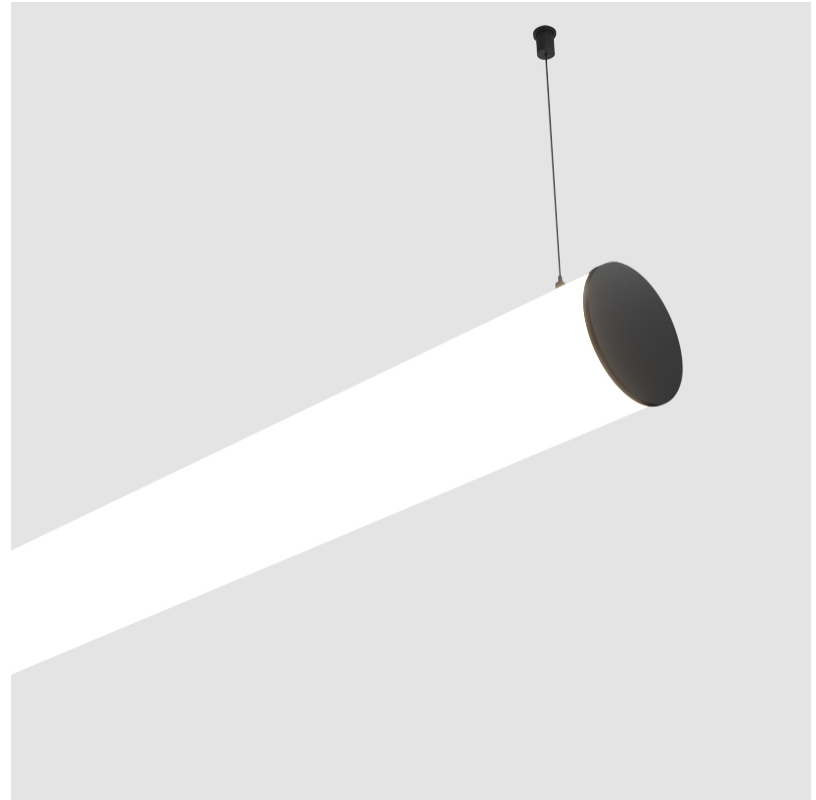

GENERAL

Series: Bunga
Brand: Prolicht
Division: Architectural
Mounting Type: Suspension
Mounting Location: Ceiling
Subcategory: Profile

PHYSICAL

Shape: Cylinder
Length (mm): 1180
Length (in): 46 ⁷/₁₆
Width (mm): 115
Width (in): 4 ¹/₂
Height (mm): 115
Height (in): 4 ¹/₂
Max. Overall Height (mm): 2115
Max. Overall Height (in): 83 ¹/₄
Light Distribution: Omnidirectional
Weight (kg): 4.038
Weight (lbs): 8.88
Diffuser: PMMA - Opal
Fixture Finish: [SSR / BKV / CWI / CRY / HAB / UFT / ITA / RUA / FTG / MYG / LOD / PUS / FRO / FUP / KIA / POP / BLS / SPG / MEY / GOH / GUM / CHC / COM / ABZ / JAG / OBR / MOS / ROR](#)
Fixture Material: Aluminum
Cable Details: [2000mm or 6000mm Transparent Cable](#)
Upon Request: Cable colour - White / Black / Orange / Red

ELECTRICAL

Lamp Type: LED (Zhaga Standard)
Input Wattage (W): 20
Total Output Wattage (W): 16 / 12.8 (3500K)
Dimming: [Non-Dimming / Phase Dimming (120Vac only) / 0-10V Dimming](#)
Driver Included: Yes
Driver Location: Integrated
Driver Type: Constant Current - 120 / 277Vac
Driver Class: Class 2
Input Voltage (V): 120 - 277
Constant Current (MA): 350 / 400 (3500K)

LED

Color Temperature (°K): [3000 / 3500 / 4000](#)
Max. Delivered Lumen (lm): 2210 / 2293 / 2340
CRI: >80 CRI
Lamp Life (hrs): 50000

OPTICAL

RATINGS AND CERTIFICATIONS

Certified By: Certified for North American Standards
IP rating: IP20